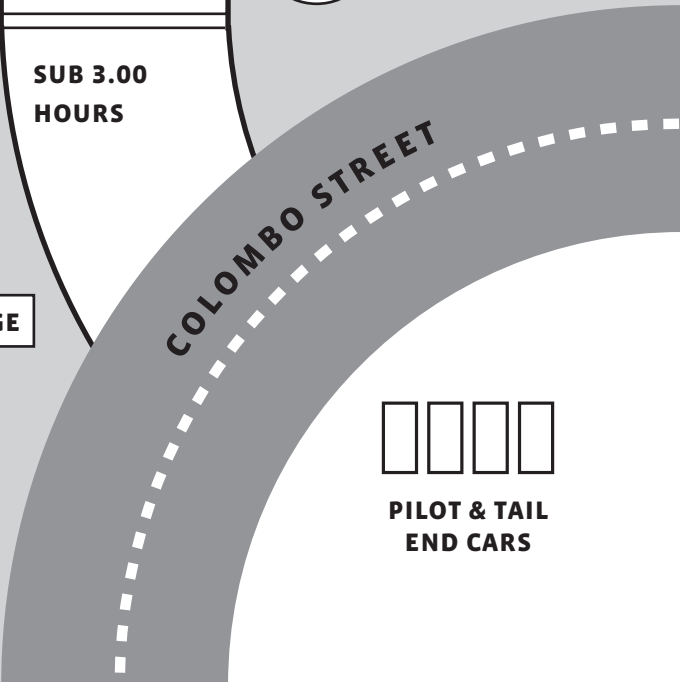

LE START

CATHEDRAL SQUARE

CONTAINER

POLICE
KIOSK

□ □ □ □
TOILETS

BUS

CHALICE

i

STAGE

□ □ □ □
PILOT & TAIL
END CARS